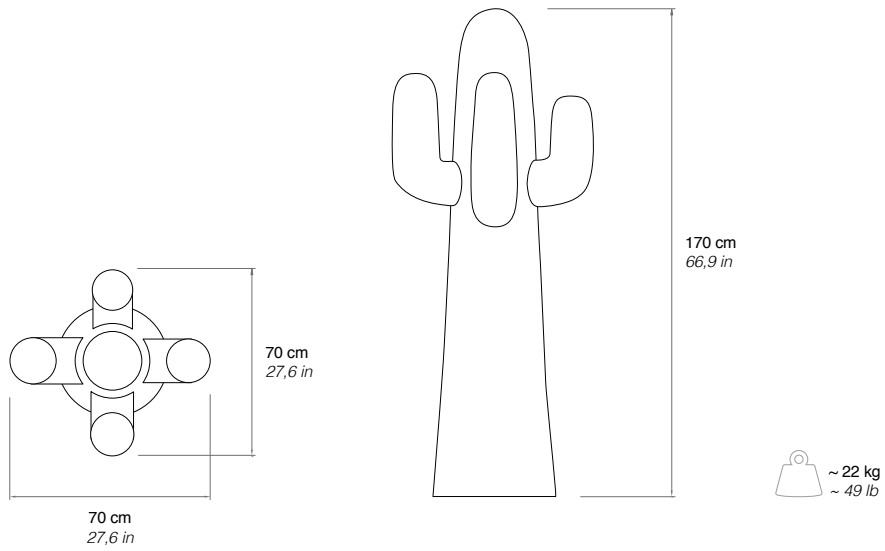

2010

ROSSOCACTUS

Drocco / Mello

Limited Edition 1 / 500

Coat stand of soft polyurethane finished by hand with Guflac®.