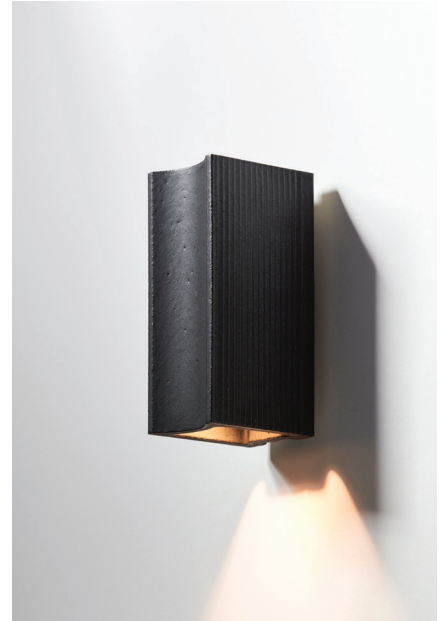

# Flute

Flute – Natural

Flute – Off white

Flute – Charcoal

Flute builds on the exploration of material, form and process within the Anchor studio. The bold, curved face and fluted sides harmonise to create a sculptural and tactile fitting. The Anchor studio continues to expand its range of making methods and explore the design possibilities of clay. Flute is produced through a process of design thinking, traditional ceramic techniques and contemporary tools and methods.

Australian clay bodies are used to make Flute. The colour palette offered includes natural, dark grey, off-white, charcoal and white. The glaze finishes have been carefully tested and refined to enhance the material quality of each clay body. Inspired by place, Anchor's palette is developed inhouse to the highest standard. Clay body and glaze fit are developed together. After an initial firing, fittings are hand finished with glazes developed specifically for our lighting collection and then fired one final time.

# Flute

Design	Bruce Rowe for Anchor
Year of Design	2018
Light type	Wall mount
Material	Extruded ceramic

Technical	Approximate size	90 wide × 110 deep × 220mm tall	
	Approximate weight	2.0 KG	
	Wall mount	Integrated, powder coated aluminium mouting system	
	Light source	Gu10 LED Globe Max. 9W	Not supplied with fitting
	Lampholder	Gu10	
	Lumens / Colour temperature	Globe dependent	
	Primary voltage	240V AC	
	IP Rating	IP20	