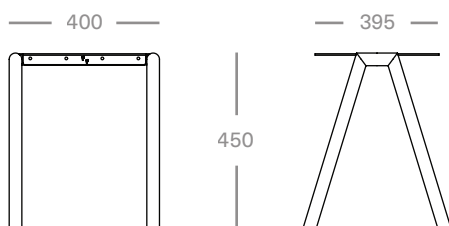

# Low Stance

Designed and manufactured in Australia.  
Suitable for outdoors.

---

Dimensions 400W x 395D x 450H mm

---

Materials Aluminium, steel

---

Colours Eucalypt, Rust, Black, White, Navy\*

# High Stance

Designed and manufactured in Australia.  
Suitable for outdoors.

---

Dimensions 400W x 395D x 650/750H mm

---

Materials Aluminium, steel

---

Colours Eucalypt, Rust, Black, White, Navy\*

# Two Stance

Designed and manufactured in Australia.  
Suitable for outdoors.

---

Dimensions 800W x 395D x 450H mm

---

Materials Aluminium, steel

---

Colours Eucalypt, Rust, Black, White, Navy\*