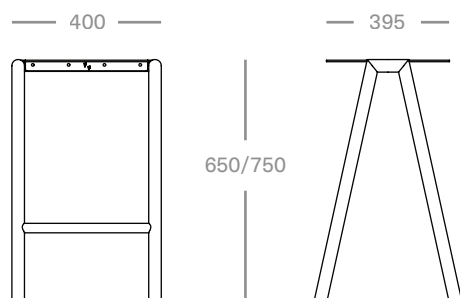

# Low Stance

Designed and manufactured in Australia.  
Suitable for outdoors.

---

Dimensions 400W x 395D x 450H mm

---

Materials Aluminium, steel

---

Colours Eucalypt, Rust, Black, White, Navy\*

# High Stance

Designed and manufactured in Australia.  
Suitable for outdoors.

---

Dimensions 400W x 395D x 650/750H mm

---

Materials Aluminium, steel

---

Colours Eucalypt, Rust, Black, White, Navy\*

# Two Stance

Designed and manufactured in Australia.  
Suitable for outdoors.

---

Dimensions 800W x 395D x 450H mm

---

Materials Aluminium, steel

---

Colours Eucalypt, Rust, Black, White, Navy\*