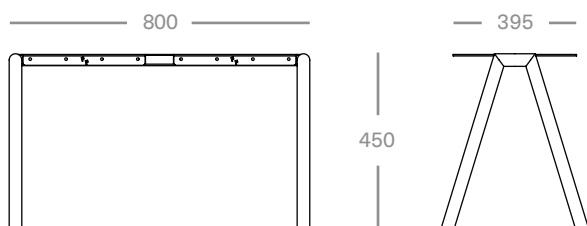

Two Stance

Designed and manufactured in Australia.
Suitable for outdoors.

Dimensions 800W x 395D x 450H mm

Materials Aluminium, steel

Colours Eucalypt, Rust, Black, White, Navy*

Lead Time 6 - 8 weeks

Custom powdercoated colours available upon request*