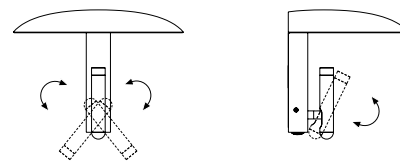

Konoha

Yabu Pushelberg

marset

Konoha

Range of positions

Konoha

Light source:
LED SMD 700mA 2,1W 2700K
CRI90 199,4lm
Luminaire:
100 - 240 VAC 3,2W 137lm
LED included

Optic

Painted steel diffuser with a white interior and painted aluminium spotlight. Switch built into the lamp.

- Black (Ral 9005)
- Terracotta (Ral 050 50 40)
- Chalk (Ral 085 80 10)
- Moss grey (Ral 7003)

- [Download](#) Assembly Instructions
- [Download](#) 2D
- [Download](#) 3D
- [Download](#) Photometric data

info@marset.com
www.marset.com

The result is a simple, unobtrusive wall lamp with a shade that houses a directed spotlight that can rotate 360 degrees. The shade acts like a hat, covering the spotlight so that when the light is directed upward, it bounces inside the shade and projects a soft beam of light, yielding warm ambient lighting.