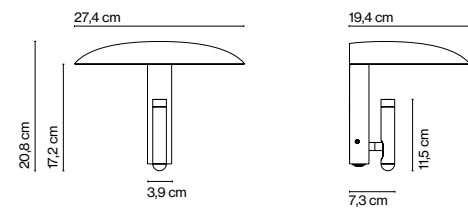

Konoha

Yabu Pushelberg

marset

Konoha

Range of positions

Konoha

Light source:
LED SMD 700mA 2,1W 2700K
CRI90 199,4lm
Luminaire:
100 - 240 VAC 3,2W 137lm
LED included

Optic

Painted steel diffuser with a white interior and painted aluminium spotlight. Switch built into the lamp.

- Black (Ral 9005)
- Terracotta (Ral 050 50 40)
- Chalk (Ral 085 80 10)
- Moss grey (Ral 7003)

- [Download](#) Assembly Instructions
- [Download](#) 2D
- [Download](#) 3D
- [Download](#) Photometric data

info@marset.com
www.marset.com

The result is a simple, unobtrusive wall lamp with a shade that houses a directed spotlight that can rotate 360 degrees. The shade acts like a hat, covering the spotlight so that when the light is directed upward, it bounces inside the shade and projects a soft beam of light, yielding warm ambient lighting.