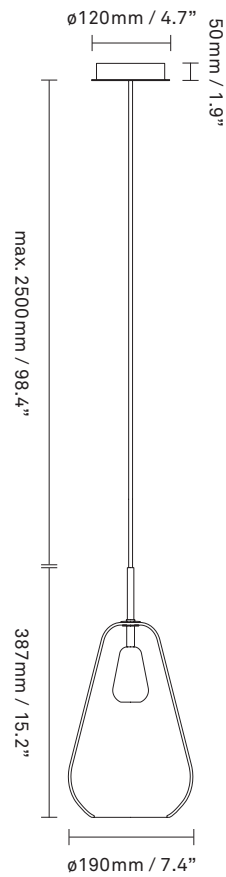

NUURA

ANOLI 1 MEDIUM
nordic gold / gold

Design: Sofie Refer, 2018

Anoli 1 medium in mouth blown gold glass and nordic gold finish Incl. ceiling plate.

Explore the rest of the Anoli collection on our website, [here](#)

Product no.: EU - 2013005 / US - 3013003

Certifications: CE, IP20, Class I

Type: Pendant - indoor

For information about IP ratings, click [here](#)

Colour: Glass: gold / Metal: nordic gold

Cleaning: Use a soft dry cloth to clean the product.
Do not use household cleaners.

Materials: Powder-coated metal, mouth-blown glass

Light source: Socket: E14 / E12
Max wattage: 25W LED
Voltage (V): 220-240V / 120V

Dimensions: 190mm / 7.4in x 387mm / 15.2in
Cable length: 2500mm / 98.4in

Weight: Armature + glass: 1260g

See recommended light source [here](#)

Packaging: Dimensions: L: 254mm / 10in
x W: 254mm / 10in x H: 481mm / 18.9in
Weight: 920g
Total weight incl. product: 2170g
Number of parcels: 1
Material: Brown cardboard