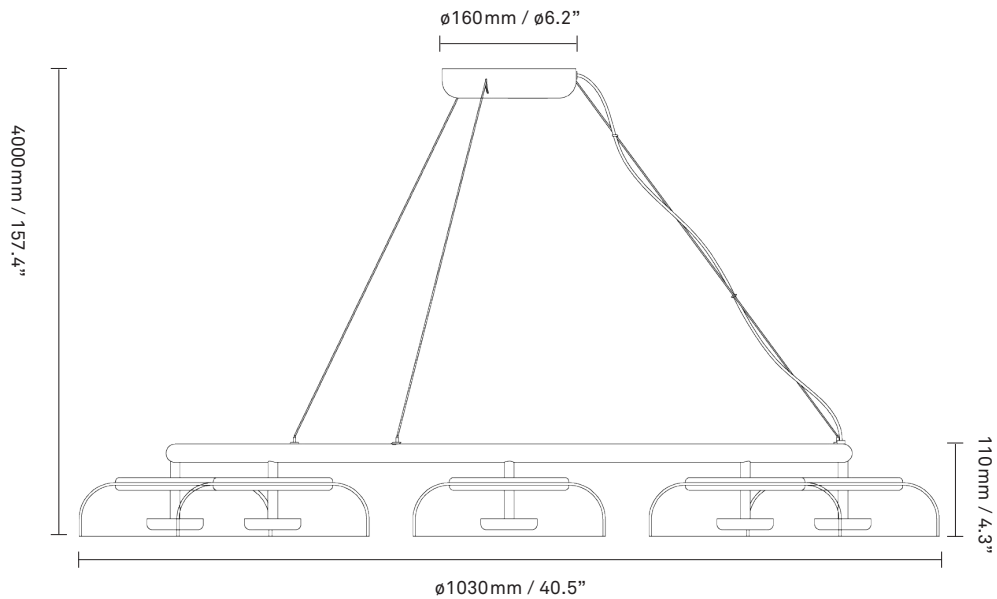

Blossi 8 has a balanced graphic look suitable for domestic and public spaces.

Explore the rest of the Blossi collection on our website, [here](#)

Product no.: EU - 2021005

Certifications: CE, UKCA

Type: Chandelier - indoor

For information about IP ratings, click [here](#)

Colour: Glass: clear / Metal: nordic gold
Cable: clear

Cleaning: Use a soft dry cloth to clean the product.
Do not use household cleaners.

Materials: Powder coated metal, mouth-blown glass, plastic cable

Light source: 8 x Blossi CV LED (D60-2835-3C6B-12V-6W)
Replaceable LED module
Energy efficiency class: G
CCT.: 2700K
SDCM.: <3
Luminous flux: 8 x 460lm
CRI: 93Ra

Dimensions: $\varnothing$ 1030mm / 40.5in x 110mm / 4.3in
Cable length: 4000mm / 157.4in

Weight: Armature + glass: 10000g

Packaging: Dimensions: L: 975mm / 38.4in x W: 975mm / 38.4in x H: 170mm / 6.7in
Weight: 5550g
Total weight incl. product: 15550g
Number of parcels: 1
Material: Brown cardboard

Electrical Dimmable driver integrated in canopy
Input voltage: 220-240Vac
Output: 12Vdc / 0.01-5A
Power: Max 60W
IP-class: IP20
Insulation: Class II