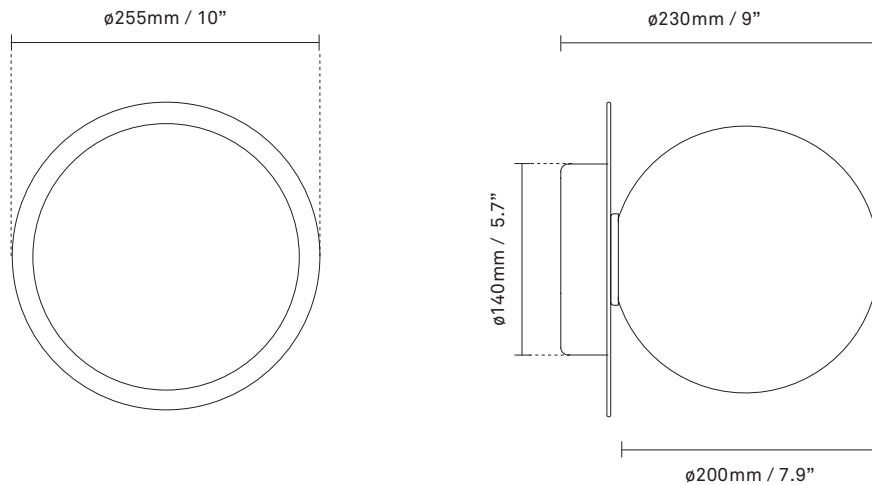

# NUURA

**LIILA 1 LARGE**  
**nordic gold / optic clear**

Design: Sofie Refer, 2018

**Liila 1 Large** works well as a single lamp or grouped in a decorative formation. Liila 1 Large also suits smaller rooms, the bathroom and the entrance hall.

Explore the rest of the Liila collection on our website, [here](#)

**Product no.:** EU - 2046005 / US - 3046014

**Certifications:** CE, ETL, IP44, Class I

**Type:** Wall / ceiling light - indoor

**For information about IP ratings, click [here](#)**

**Dimensions:** 255mm / 10in x 230mm / 9in  
Ceiling plate:  $\varnothing$ 140mm / 5.5in(EU)  
 $\varnothing$ 145mm / 5.7in (US)  
Glass:  $\varnothing$ 200 / 7.9in

**See recommended light source [here](#)**

**Weight:** Armature + glass: 1190g

**Light sources not included**

**Packaging:** Dimensions: L: 523mm / 20.6in x W: 303mm / 11.9in x H: 238mm / 9.4in  
Weight: 1010g  
Total weight incl. product: 2200g  
Number of parcels: 1  
Material: Brown cardboard