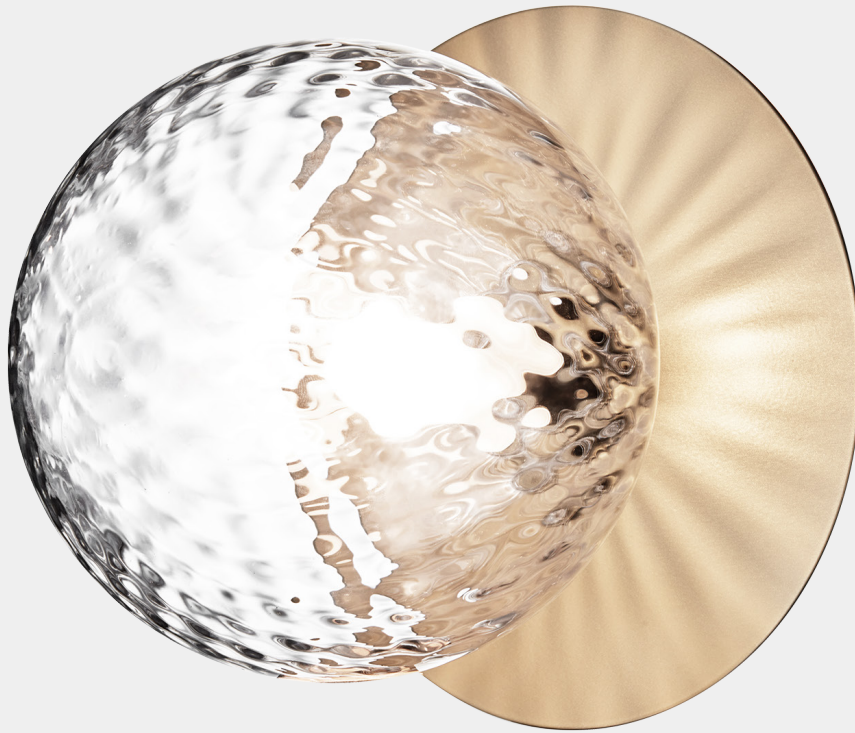

NUURA

LIILA 1 MEDIUM
nordic gold / optic clear

Design: Sofie Refer, 2018

Liila 1 Medium works well as a single lamp or grouped in a decorative formation. Liila 1 Medium also suits smaller rooms, the bathroom and the entrance hall.

Explore the rest of the **Liila collection** on our website, [here](#)

Product no.: EU - 2046001 / US - 3046010

Certifications: CE, ETL, IP44, Class I

Type: Wall / ceiling light - indoor

For information about IP ratings, click [here](#)

Colour: Glass: optic clear / Metal: nordic gold

Cleaning: Use a soft dry cloth to clean the product.
Do not use household cleaners.

Materials: Powder-coated metal, mouth-blown glass

Light source: Socket: G9
Max wattage: 7W LED
Voltage (V): 220-240V / 120V