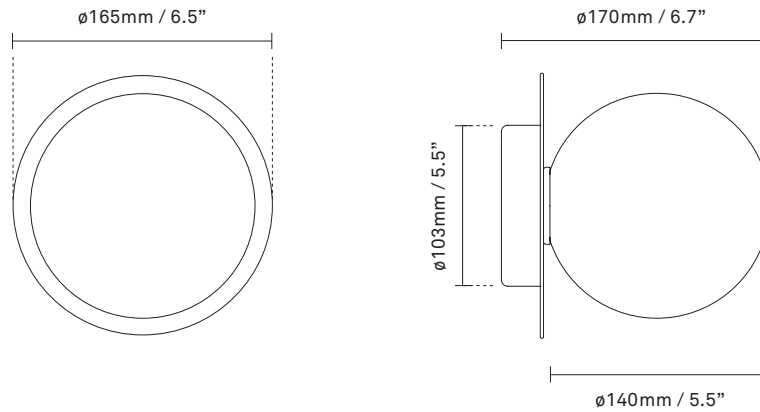

Liila 1 Medium works well as a single lamp or grouped in a decorative formation. Liila 1 Medium also suits smaller rooms, the bathroom and the entrance hall.

Explore the rest of the **Liila collection** on our website, [here](#)

Product no.: EU - 2046001 / US - 3046010

Certifications: CE, ETL, IP44, Class I

Type: Wall / ceiling light - indoor

For information about IP ratings, click [here](#)

Colour: Glass: optic clear / Metal: nordic gold

Cleaning: Use a soft dry cloth to clean the product.
Do not use household cleaners.

Materials: Powder-coated metal, mouth-blown glass

Light source: Socket: G9
Max wattage: 7W LED
Voltage (V): 220-240V / 120V

Dimensions: 165mm / 6,5in x 170mm / 6,7in
Ceiling plate: $\varnothing$ 103mm / 4in(EU)
 $\varnothing$ 140mm / 5,5in (US)
Glass: $\varnothing$ 140 / 5,5in

Weight: Armature + glass: 1000g

See recommended light source [here](#)

Packaging: Dimensions: L: 338mm / 13.3in x W:
194mm / 7.6in x H: 175mm / 6.9in
Weight: 480g
Total weight incl. product: 1480g
Number of parcels: 1
Material: Brown cardboard

Light sources not included

Dimmable if installed with appropriate dimmable LED light source(s) suitable for your dimmer circuit.

Light source can be added to delivery on request or via our webshop at nuura.com.

Works with appropriate lighting control module. Module can be added to delivery on request.

Find our recommendations [here](#)