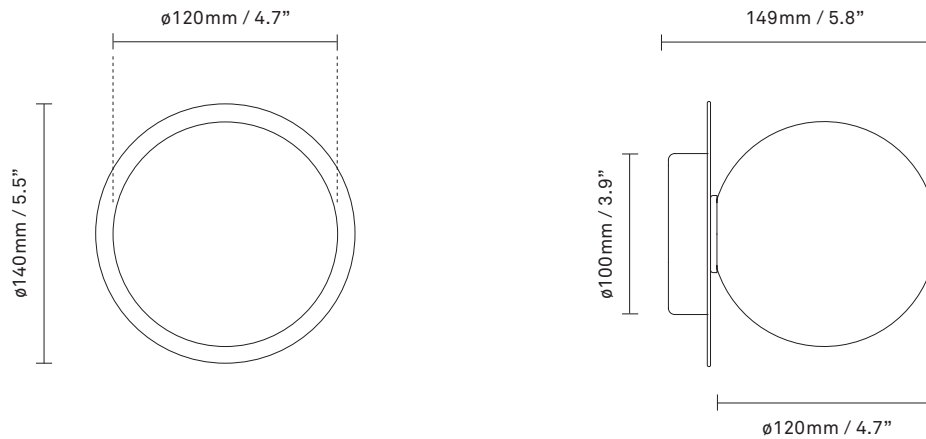

# NUURA

**LIILA 1 SMALL**  
**nordic gold / optic clear**

Design: Sofie Refer, 2022

**Liila 1 Small** works well as a single lamp or grouped in a decorative formation. Liila 1 Small also suits smaller rooms, the bathroom and the entrance hall.

Explore the rest of the Liila collection on our website, [here](#)

**Product no.:** EU - 2046049

**Certifications:** CE, IP44

**Type:** Wall / ceiling light - indoor

**For information about IP ratings, click [here](#)**

**Dimensions:** 149mm / 5.8in x 140mm / 5.5in  
Ceiling plate:  $\varnothing$ 100mm / 3.9in  
Glass:  $\varnothing$ 120 / 4.7in

**Weight:** Armature + glass: 260g

**See recommended light source [here](#)**

**Packaging:** Dimensions: L: 220mm / 8.6in x W: 163mm / 6.4in x H: 163mm / 6.4in  
Weight: 720g  
Total weight incl. product: 980g  
Number of parcels: 1  
Material: Brown cardboard

**Light sources not included**