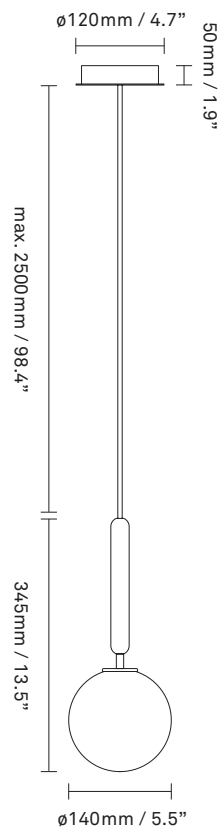

NUURA

MIIRA 1
rock grey / optic clear

Design: Sofie Refer, 2020

Miira 1 in rock grey finish with mouth-blown optic clear white glass. Incl. Ceiling plate.

Explore the rest of the **Miira collection** on our website, [here](#)

Product no.: EU - 2033001 / US - 3033001

Certifications: CE, IP20, Class II (EU), Class I (US)

Type: Pendant - indoor

For information about IP ratings, click [here](#)

Colour: Glass: optic clear / Metal: rock grey
Cable: black

Cleaning: Use a soft dry cloth to clean the product.
Do not use household cleaners.

Materials: Anodized metal, mouth-blown glass,
fabric covered cable

Light source: Socket: G9
Max wattage: 7W LED
Voltage (V): 220-240V / 120V

Dimensions: 140mm / 5.5in x 345mm / 13.5in
Cable length: max. 2500mm / 98.4in

Weight: Armature + glass: 1090g

See recommended light source [here](#)

Packaging: Dimensions: L: 424mm / 16.7in x W:
171mm / 6.7in x H: 170mm / 6.7in
Weight: 460g
Total weight incl. product: 1550g
Number of parcels: 1
Material: Brown cardboard