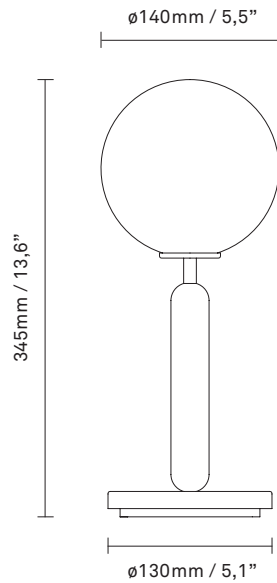

Miira Table is simple and timeless in design, and works well in both domestic and public spaces.

Explore the rest of the **Miira collection** on our website, [here](#)

Product no.: EU - 2038002 / US - 3038002

Certifications: CE, IP20, Class II

Type: Table light - indoor

For information about IP ratings, click [here](#)

Colour: Glass: opal white / Metal: rock grey

Cleaning: Use a soft dry cloth to clean the product.
Do not use household cleaners.

Materials: Powder-coated metal, mouth-blown glass

Light source: Socket: G9
Max wattage: 7W LED
Voltage (V): 220-240V / 120V

Dimensions: $\varnothing$ 140mm / 5,5in x 345mm / 13,6in
Glass: $\varnothing$ 140 / 5,5in

Weight: Armature + glass: 1390g

See recommended light source [here](#)

Packaging: Dimensions: L: 419mm / 16,5in x W: 155mm / 6,1in x H: 166mm / 6,5in
Weight: 440g
Total weight incl. product: 2370g
Number of parcels: 1
Material: Brown cardboard

Light sources not included

Dimmable if installed with appropriate dimmable LED light source(s) suitable for your dimmer circuit.

Light source can be added to delivery on request or via our webshop at nuura.com.

Works with appropriate lighting control module. Module can be added to delivery on request.

Find our recommendations [here](#)