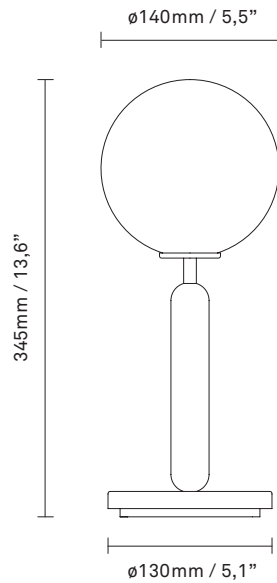

Miira Table is simple and timeless in design, and works well in both domestic and public spaces.

Explore the rest of the **Miira collection** on our website, [here](#)

Product no.: EU - 2038001 / US - 3038001

Certifications: CE, IP20, Class II

Type: Table light - indoor

For information about IP ratings, click [here](#)

Colour: Glass: optic clear / Metal: rock grey

Cleaning: Use a soft dry cloth to clean the product.
Do not use household cleaners.

Materials: Powder-coated metal, mouth-blown glass

Light source: Socket: G9
Max wattage: 7W LED
Voltage (V): 220-240V / 120V

Dimensions: $\varnothing 140\text{mm} / 5,5\text{in} \times 345\text{mm} / 13,6\text{in}$
Glass: $\varnothing 140 / 5,5\text{in}$

Weight: Armature + glass: 1390g

See recommended light source [here](#)

Packaging: Dimensions: L: 419mm / 16,5in x W: 155mm / 6,1in x H: 166mm / 6,5in
Weight: 440g
Total weight incl. product: 2370g
Number of parcels: 1
Material: Brown cardboard

Light sources not included

Dimmable if installed with appropriate dimmable LED light source(s) suitable for your dimmer circuit.

Light source can be added to delivery on request or via our webshop at nuura.com.

Works with appropriate lighting control module. Module can be added to delivery on request.

Find our recommendations [here](#)