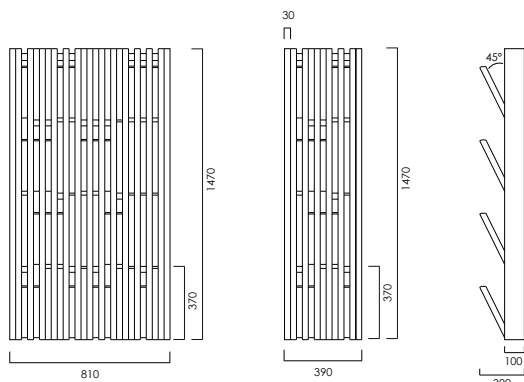

The flexible hooks of the PIANO can be opened or closed over the whole width of the PIANO, at four different heights. When not in use, all hooks (20 for the Small / 48 for the Large) can be closed, giving the PIANO a very elegant look and space-saving features.

## Dimensions (approx.)

	(NET)		(PACKED)	
	S	L	S	L
H (cm)	147	147	155	155
B (cm)	39	81	52	94
D (cm)	10	10	12	12
W (kg)	22	43	24	45