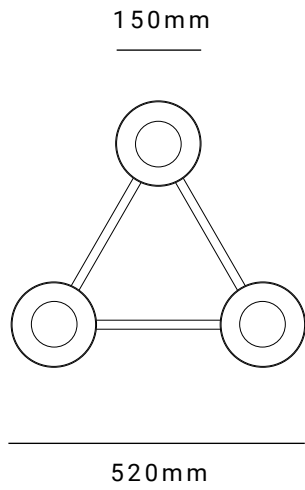

SOZOU

Product	Three Halves
Lamp type	12V G4
Supplied lamp	3W 3000K LED x3
Size	520 x 520 x 1800mm
Weight	10kg
Power Supply	240V to 12V driver with plug-in
Finishes	Brass finishes (Pictured in Dark Bronzed Brass)