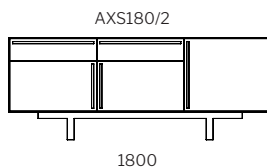

axel ETU.

Dimensions

ETU
550H

1800

500

2100

500

sideboard
700H

Click to view [Design Options!](#)

Australian Designed & Made

Studio Pip

axel sideboard.

Dimensions

sideboard
700H

ETU
550H

· SPECIFICATION
 · Structure//2pk Polyurethane
 · painted MDF w/ soft-close
 · hinges & runners.
 · Storage Solution//All
 · Doors(/1) or Door & Drawer
 · Combo(/2).
 · Range//Sideboard, Entertainment
 · Unit (ETU) & Bedside Table.

· STAIN/UPHOLSTERY/FINISH
 · Any Dulux Atlas paint colour//
 · Polytec White or Grey internals.

Click to view [Design Options!](#)

Australian Designed & Made

Studio Pip

brooklyn sideboard.

Dimensions

sideboard
700H