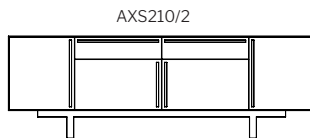

axel ETU.

Dimensions

ETU
550H

1800

500

2100

500

sideboard
700H

1600

1600

500

1800

1800

500

2100

2100

500

- SPECIFICATION
- Structure//2pk Polyurethane painted MDF w/ soft-close hinges & runners.
- Storage Solution//Two flip-down, Two drawers w/ door(s).
- Range//Entertainment Unit (ETU), Sideboard & Bedside Table.
- STAIN/UPHOLSTERY/FINISH
- Any Dulux Atlas paint colour//
- Polytec White or Grey internals.

Click to view [Design Options!](#)

Australian Designed & Made

Studio Pip

axel sideboard.

Dimensions

sideboard
700H

ETU
550H

· SPECIFICATION
 · Structure//2pk Polyurethane
 · painted MDF w/ soft-close
 · hinges & runners.
 · Storage Solution//All
 · Doors(/1) or Door & Drawer
 · Combo(/2).
 · Range//Sideboard, Entertainment
 · Unit (ETU) & Bedside Table.