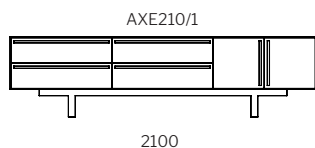

Click to view [Design Options!](#)

Australian Designed & Made

Studio Pip

axel sideboard.

Dimensions

sideboard
700H

ETU
550H

· SPECIFICATION
 · Structure//2pk Polyurethane
 · painted MDF w/ soft-close
 · hinges & runners.
 · Storage Solution//All
 · Doors(/1) or Door & Drawer
 · Combo(/2).
 · Range//Sideboard, Entertainment
 · Unit (ETU) & Bedside Table.

· STAIN/UPHOLSTERY/FINISH
 · Any Dulux Atlas paint colour//
 · Polytec White or Grey internals.

Click to view [Design Options!](#)

Australian Designed & Made

Studio Pip

brooklyn sideboard.

Dimensions

sideboard
700H