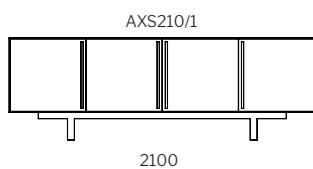

Click to view [Design Options!](#)

Australian Designed & Made

Studio Pip

axel sideboard.

Dimensions

sideboard
700H

ETU
550H

· SPECIFICATION
 · Structure//2pk Polyurethane
 · painted MDF w/ soft-close
 · hinges & runners.
 · Storage Solution//All
 · Doors(/1) or Door & Drawer
 · Combo(/2).
 · Range//Sideboard, Entertainment
 · Unit (ETU) & Bedside Table.

· STAIN/UPHOLSTERY/FINISH
 · Any Dulux Atlas paint colour//
 · Polytec White or Grey internals.

Click to view [Design Options!](#)

Australian Designed & Made

Studio Pip

brooklyn sideboard.

Dimensions

sideboard
700H