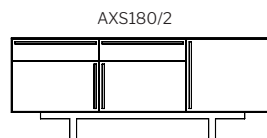

axel ETU.

Dimensions

ETU
550H

1800

500

2100

500

sideboard
700H

1600

1600

500

1800

1800

500

2100

2100

500

- SPECIFICATION
- Structure//2pk Polyurethane painted MDF w/ soft-close hinges & runners.
- Storage Solution//Two flip-down, Two drawers w/ door(s).
- Range//Entertainment Unit (ETU), Sideboard & Bedside Table.
- STAIN/UPHOLSTERY/FINISH
- Any Dulux Atlas paint colour//
- Polytec White or Grey internals.

Click to view [Design Options!](#)

Australian Designed & Made

Studio Pip

axel sideboard.

Dimensions

sideboard
700H

ETU
550H

· SPECIFICATION
 · Structure//2pk Polyurethane
 · painted MDF w/ soft-close
 · hinges & runners.
 · Storage Solution//All
 · Doors(/1) or Door & Drawer
 · Combo(/2).
 · Range//Sideboard, Entertainment
 · Unit (ETU) & Bedside Table.