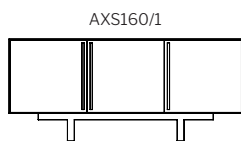

axel ETU.

Dimensions

ETU
550H

1800

500

2100

500

sideboard
700H

1600

1600

500

1800

1800

500

2100

2100

500

- SPECIFICATION
- Structure//2pk Polyurethane painted MDF w/ soft-close hinges & runners.
- Storage Solution//Two flip-down, Two drawers w/ door(s).
- Range//Entertainment Unit (ETU), Sideboard & Bedside Table.
- STAIN/UPHOLSTERY/FINISH
- Any Dulux Atlas paint colour//
- Polytec White or Grey internals.

Click to view [Design Options!](#)

Australian Designed & Made

Studio Pip

axel sideboard.

Dimensions

sideboard
700H

ETU
550H

· SPECIFICATION
 · Structure//2pk Polyurethane
 · painted MDF w/ soft-close
 · hinges & runners.
 · Storage Solution//All
 · Doors(/1) or Door & Drawer
 · Combo(/2).
 · Range//Sideboard, Entertainment
 · Unit (ETU) & Bedside Table.