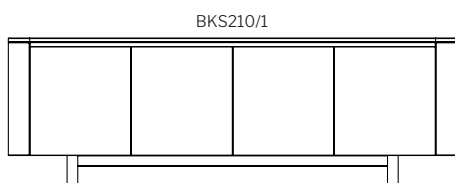

BKS210/1

2100

500

ETU
550H