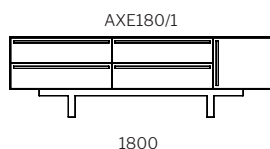

Click to view [Design Options!](#)

Australian Designed & Made

Studio Pip

axel sideboard.

Dimensions

sideboard
700H

ETU
550H

· SPECIFICATION
 · Structure//2pk Polyurethane
 · painted MDF w/ soft-close
 · hinges & runners.
 · Storage Solution//All
 · Doors(/1) or Door & Drawer
 · Combo(/2).
 · Range//Sideboard, Entertainment
 · Unit (ETU) & Bedside Table.

· STAIN/UPHOLSTERY/FINISH
 · Any Dulux Atlas paint colour//
 · Polytec White or Grey internals.

Click to view [Design Options!](#)

Australian Designed & Made

Studio Pip

brooklyn sideboard.

Dimensions

sideboard
700H