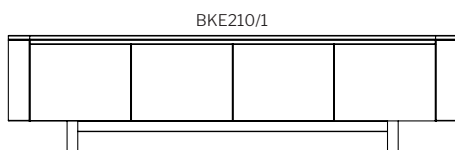

1800

500

BKE210/1

2100

500

: SPECIFICATION
: Structure//Solid American
: Oak or Tasmanian Oak w/ 2pk
: Polyurethane painted MDF.
: Range//Sideboard, Entertainment
: (ETU) & Bedside Table.

: STAIN/UPHOLSTERY/FINISH
: Selection of timber stains//Any
: Dulux Atlas paint colour//Polytec
: White or Grey internals.