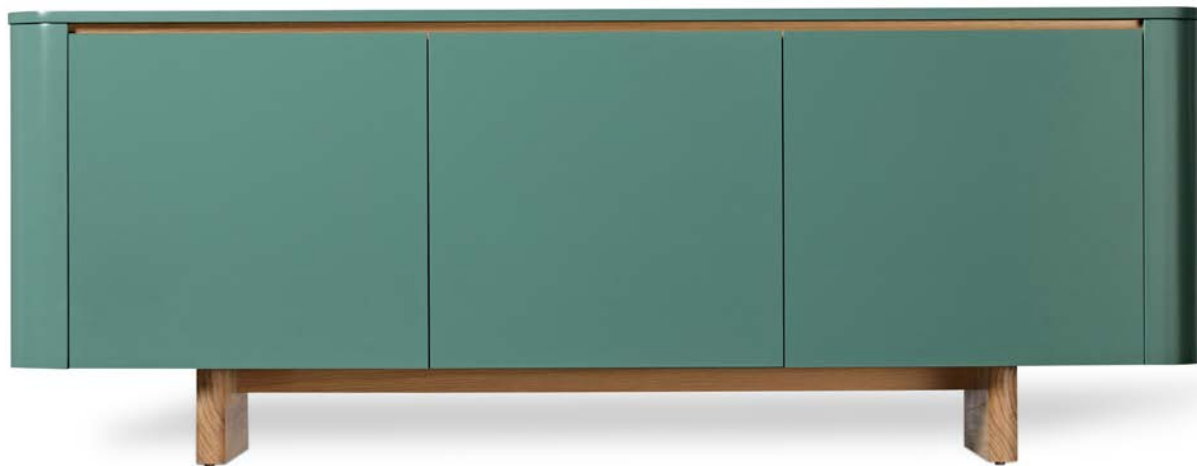

500

- SPECIFICATION
- Structure//2pk Polyurethane painted MDF w/ soft-close hinges & runners.
- Storage Solution//Two flip-down, Two drawers w/ door(s).
- Range//Entertainment Unit (ETU), Sideboard & Bedside Table.
- STAIN/UPHOLSTERY/FINISH
- Any Dulux Atlas paint colour//
- Polytec White or Grey internals.

Click to view [Design Options!](#)

Australian Designed & Made

Studio Pip

axel sideboard.

Dimensions

sideboard
700H

ETU
550H

· SPECIFICATION
 · Structure//2pk Polyurethane
 · painted MDF w/ soft-close
 · hinges & runners.
 · Storage Solution//All
 · Doors(/1) or Door & Drawer
 · Combo(/2).
 · Range//Sideboard, Entertainment
 · Unit (ETU) & Bedside Table.

· STAIN/UPHOLSTERY/FINISH
 · Any Dulux Atlas paint colour//
 · Polytec White or Grey internals.

Click to view [Design Options!](#)

Australian Designed & Made

Studio Pip

brooklyn sideboard.

Dimensions

sideboard
700H

1800

500

BKE210/1

2100

500

: SPECIFICATION
: Structure//Solid American
: Oak or Tasmanian Oak w/ 2pk
: Polyurethane painted MDF.
: Range//Sideboard, Entertainment
: (ETU) & Bedside Table.

: STAIN/UPHOLSTERY/FINISH
: Selection of timber stains//Any
: Dulux Atlas paint colour//Polytec
: White or Grey internals.