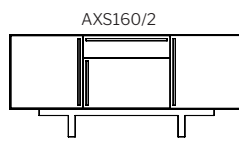

axel ETU.

Dimensions

ETU
550H

1800

500

2100

500

sideboard
700H

1600

1600

500

1800

1800

500

2100

2100

500

- SPECIFICATION
- Structure//2pk Polyurethane painted MDF w/ soft-close hinges & runners.
- Storage Solution//Two flip-down, Two drawers w/ door(s).
- Range//Entertainment Unit (ETU), Sideboard & Bedside Table.
- STAIN/UPHOLSTERY/FINISH
- Any Dulux Atlas paint colour//
- Polytec White or Grey internals.

Click to view [Design Options!](#)

Australian Designed & Made

Studio Pip

axel sideboard.

Dimensions

sideboard
700H

ETU
550H

· SPECIFICATION
 · Structure//2pk Polyurethane
 · painted MDF w/ soft-close
 · hinges & runners.
 · Storage Solution//All
 · Doors(/1) or Door & Drawer
 · Combo(/2).
 · Range//Sideboard, Entertainment
 · Unit (ETU) & Bedside Table.