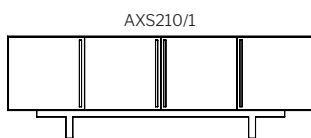

axel ETU.

Dimensions

ETU
550H

1800

500

2100

500

sideboard
700H

1600

1600

500

1800

1800

500

2100

2100

500

- SPECIFICATION
- Structure//2pk Polyurethane painted MDF w/ soft-close hinges & runners.
- Storage Solution//Two flip-down, Two drawers w/ door(s).
- Range//Entertainment Unit (ETU), Sideboard & Bedside Table.
- STAIN/UPHOLSTERY/FINISH
- Any Dulux Atlas paint colour//
- Polytec White or Grey internals.

Click to view [Design Options!](#)

Australian Designed & Made

Studio Pip

axel sideboard.

Dimensions

sideboard
700H

ETU
550H

· SPECIFICATION
 · Structure//2pk Polyurethane
 · painted MDF w/ soft-close
 · hinges & runners.
 · Storage Solution//All
 · Doors(/1) or Door & Drawer
 · Combo(/2).
 · Range//Sideboard, Entertainment
 · Unit (ETU) & Bedside Table.