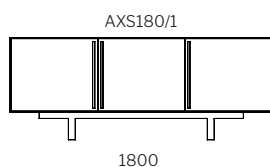

axel ETU.

Dimensions

ETU
550H

1800

500

2100

500

sideboard
700H

Click to view [Design Options!](#)

Australian Designed & Made

Studio Pip

axel sideboard.

Dimensions

sideboard
700H

ETU
550H

· SPECIFICATION
 · Structure//2pk Polyurethane
 · painted MDF w/ soft-close
 · hinges & runners.
 · Storage Solution//All
 · Doors(/1) or Door & Drawer
 · Combo(/2).
 · Range//Sideboard, Entertainment
 · Unit (ETU) & Bedside Table.

· STAIN/UPHOLSTERY/FINISH
 · Any Dulux Atlas paint colour//
 · Polytec White or Grey internals.

Click to view [Design Options!](#)

Australian Designed & Made

Studio Pip

brooklyn sideboard.

Dimensions

sideboard
700H