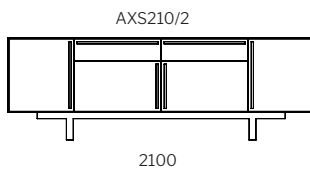

500

- SPECIFICATION
- Structure//2pk Polyurethane painted MDF w/ soft-close hinges & runners.
- Storage Solution//Two flip-down, Two drawers w/ door(s).
- Range//Entertainment Unit (ETU), Sideboard & Bedside Table.
- STAIN/UPHOLSTERY/FINISH
- Any Dulux Atlas paint colour//
- Polytec White or Grey internals.

Click to view [Design Options!](#)

Australian Designed & Made

Studio Pip

axel sideboard.

Dimensions

sideboard
700H

ETU
550H

· SPECIFICATION
 · Structure//2pk Polyurethane
 · painted MDF w/ soft-close
 · hinges & runners.
 · Storage Solution//All
 · Doors(/1) or Door & Drawer
 · Combo(/2).
 · Range//Sideboard, Entertainment
 · Unit (ETU) & Bedside Table.

· STAIN/UPHOLSTERY/FINISH
 · Any Dulux Atlas paint colour//
 · Polytec White or Grey internals.

Click to view [Design Options!](#)

Australian Designed & Made

Studio Pip

brooklyn sideboard.

Dimensions

sideboard
700H