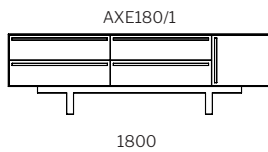

axel ETU.

Dimensions

ETU
550H

1800

500

2100

500

sideboard
700H

1600

1600

500

1800

1800

500

2100

2100

500

- SPECIFICATION
- Structure//2pk Polyurethane painted MDF w/ soft-close hinges & runners.
- Storage Solution//Two flip-down, Two drawers w/ door(s).
- Range//Entertainment Unit (ETU), Sideboard & Bedside Table.
- STAIN/UPHOLSTERY/FINISH
- Any Dulux Atlas paint colour//
- Polytec White or Grey internals.

Click to view [Design Options!](#)

Australian Designed & Made

Studio Pip

axel sideboard.

Dimensions

sideboard
700H

ETU
550H

· SPECIFICATION
 · Structure//2pk Polyurethane
 · painted MDF w/ soft-close
 · hinges & runners.
 · Storage Solution//All
 · Doors(/1) or Door & Drawer
 · Combo(/2).
 · Range//Sideboard, Entertainment
 · Unit (ETU) & Bedside Table.