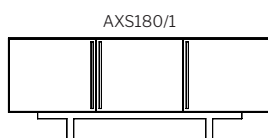

axel ETU.

Dimensions

ETU
550H

1800

500

2100

500

sideboard
700H

1600

1600

500

1800

1800

500

2100

2100

500

- SPECIFICATION
- Structure//2pk Polyurethane painted MDF w/ soft-close hinges & runners.
- Storage Solution//Two flip-down, Two drawers w/ door(s).
- Range//Entertainment Unit (ETU), Sideboard & Bedside Table.
- STAIN/UPHOLSTERY/FINISH
- Any Dulux Atlas paint colour//
- Polytec White or Grey internals.

Click to view [Design Options!](#)

Australian Designed & Made

Studio Pip