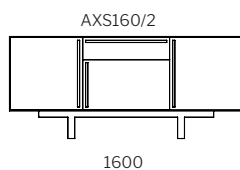

axel ETU.

Dimensions

ETU
550H

1800

500

2100

500

sideboard
700H

Click to view [Design Options!](#)

Australian Designed & Made

Studio Pip

axel sideboard.

Dimensions

sideboard
700H

ETU
550H

· SPECIFICATION
 · Structure//2pk Polyurethane
 · painted MDF w/ soft-close
 · hinges & runners.
 · Storage Solution//All
 · Doors(/1) or Door & Drawer
 · Combo(/2).
 · Range//Sideboard, Entertainment
 · Unit (ETU) & Bedside Table.

· STAIN/UPHOLSTERY/FINISH
 · Any Dulux Atlas paint colour//
 · Polytec White or Grey internals.

Click to view [Design Options!](#)

Australian Designed & Made

Studio Pip

brooklyn sideboard.

Dimensions

sideboard
700H