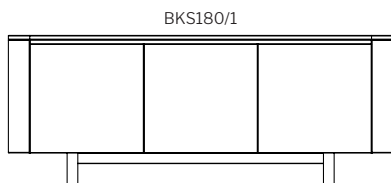

Click to view [Design Options!](#)

Australian Designed & Made

Studio Pip

axel sideboard.

Dimensions

sideboard
700H

ETU
550H

· SPECIFICATION
 · Structure//2pk Polyurethane
 · painted MDF w/ soft-close
 · hinges & runners.
 · Storage Solution//All
 · Doors(/1) or Door & Drawer
 · Combo(/2).
 · Range//Sideboard, Entertainment
 · Unit (ETU) & Bedside Table.

· STAIN/UPHOLSTERY/FINISH
 · Any Dulux Atlas paint colour//
 · Polytec White or Grey internals.

Click to view [Design Options!](#)

Australian Designed & Made

Studio Pip

brooklyn sideboard.

Dimensions

sideboard
700H