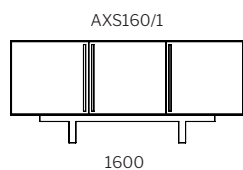

axel ETU.

Dimensions

ETU
550H

1800

500

2100

500

sideboard
700H

Click to view [Design Options!](#)

Australian Designed & Made

Studio Pip

axel sideboard.

Dimensions

sideboard
700H

ETU
550H

· SPECIFICATION
 · Structure//2pk Polyurethane
 · painted MDF w/ soft-close
 · hinges & runners.
 · Storage Solution//All
 · Doors(/1) or Door & Drawer
 · Combo(/2).
 · Range//Sideboard, Entertainment
 · Unit (ETU) & Bedside Table.

· STAIN/UPHOLSTERY/FINISH
 · Any Dulux Atlas paint colour//
 · Polytec White or Grey internals.

Click to view [Design Options!](#)

Australian Designed & Made

Studio Pip

brooklyn sideboard.

Dimensions

sideboard
700H